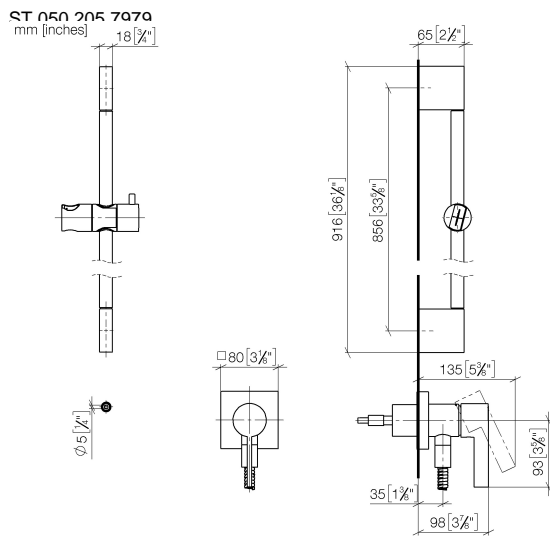

Concealed single-lever mixer with integrated shower connection with shower set - Chrome

IMO

Certificates

Belgaqua_21-025- WRAS_2011027. LGA_29569.
27_1.