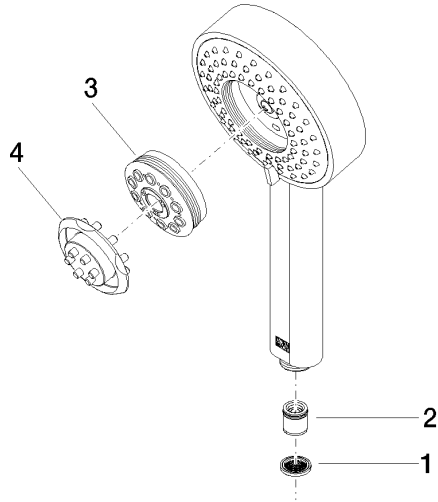

Concealed single-lever mixer with integrated shower connection with shower set - Chrome

IMO

ST 050 205 7979

Fits: IMO, MEM, CL.1

- cover plate 80 x 80 mm
 - metal shower hose 1750mm with integrated anti-twist protection
 - slide bar
 - Pipe diameter 18 mm
 - Four settings: COMPACT RAIN, COMPACT SOFT FLOW, COMPACT AQUAPRESSURE FLOW, COMPACT CASCADE, max. flow rate l/min (at 3 bar)
 - spray head Ø 120mm
- Intrinsic protection against back flow.**

ST 050 205 7979

Concealed single-lever mixer with integrated shower connection with shower set - Chrome

IMO

ST 050 205 7979

- Four settings: COMPACT RAIN, COMPACT SOFT FLOW, COMPACT AQUAPRESSURE FLOW, COMPACT CASCADE, max. flow rate 15 l/min (at 3 bar)
- with anti-scale system
- spray head Ø 120mm
- 1/2" connection

ST 050 205 7070
mm [inches]

Flow rate chart

Certificates

LGA_29980.

ST 050 205 7979

Spare parts list

No.	Item Number	Name	Quantity used	Delivery time
1	09 23 01 039 90	sieve	1	2
2	09 23 01 046 90	back-flow preventer	1	2
3	04 12 11 071 00 90	shower	1	2
4	09 30 09 022 90	key	1	2

Concealed single-lever mixer with integrated shower connection with shower set - Chrome

IMO

ST 050 205 7979

Fits: IMO, MEM, CL.1

- cover plate 80 x 80 mm
- metal shower hose 1750mm with integrated anti-twist protection
- slide bar
- Pipe diameter 18 mm